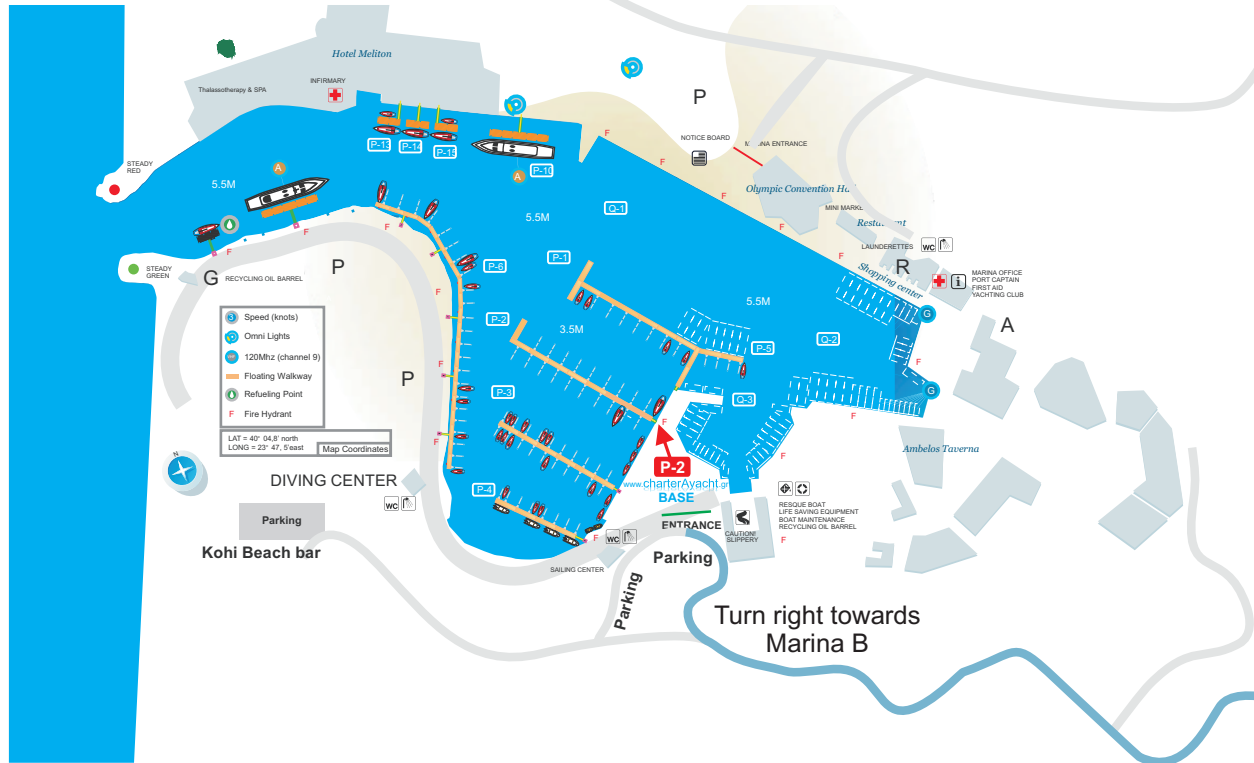

After Neos Marmaras
Turn right towards
Proto Carras
Grand resort

Turn left towards
Kohi Beach bar

Halkidiki Base Porto Carras marina Pontoon P-2

Turn right towards
Marina B

www.charterAyacht.gr

address: 110 mitropoleos str
54621, thessaloniki
hellas